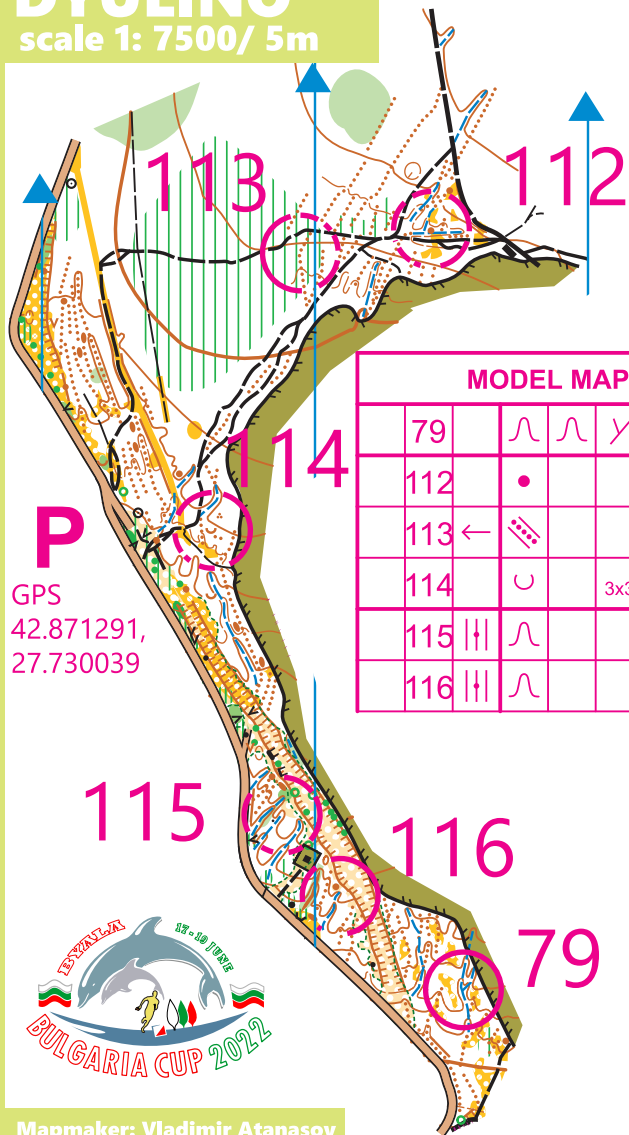

DYULINO

scale 1: 7500/ 5m

DYULINO

scale 1: 10 000/ 5m