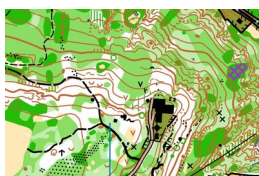

Terrain Characteristics

Maps **Night distanse - 19 March 2021 (Friday)** **Petropavloski Monastery - scale 1:7500, h-5**

Made by Georgi Kartalov from November 2019 - February 2021. Moderately steep terrain with plateau. At some places there are stones, cliffs and rocky formations. Vegetation varies in all categories with parts of low visibility and runnability, due to vegetation and stony ground. There are moderate amounts of paths and tracks from all categories.

Middle distance - 20 March 2021 (Saturday)

Maps

Scale: 1:7500 x-5 m. IOF standart

Made by Georgi Kartalov from November 2020 - February 2021.
Moderately steep terrain with plateau. At some places there are stones, cliffs and rocky formations. Vegetation varies in all categories with parts of low visibility and runnability, due to vegetation and stony ground. There are moderate amounts of paths and tracks from all categories.

Middle distance - 21 March 2021 (Sunday)

Maps

Scale: 1:7500 x-5 m. IOF standart

Made by Georgi Kartalov from November 2020 - February 2021.
Moderately steep terrain with plateau. At some places there are stones, cliffs and rocky formations. Vegetation varies in all categories with parts of low visibility and runnability, due to vegetation and stony ground. There are moderate amounts of paths and tracks from all categories.